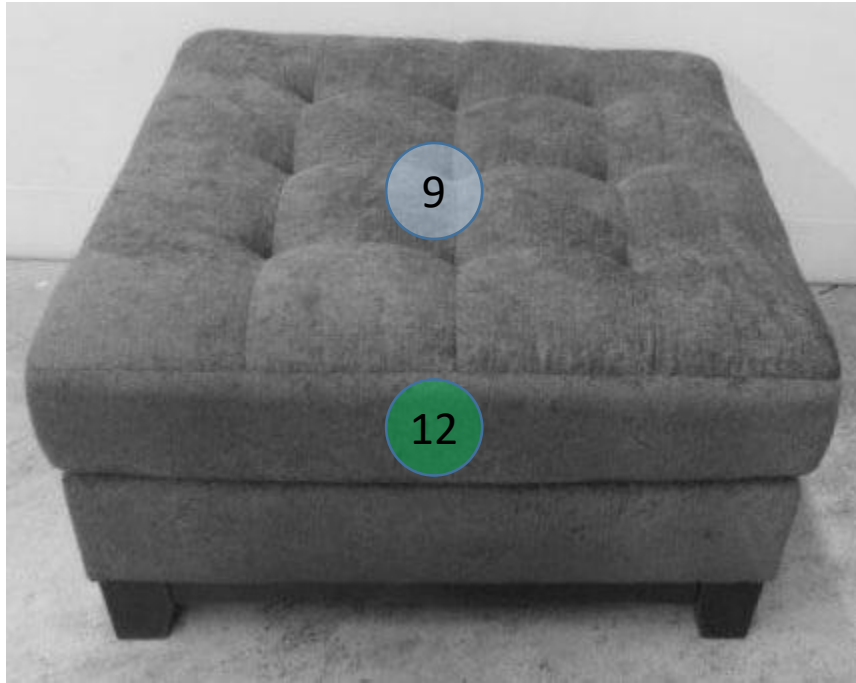

6762208

Call Out	Description
●	Blown Fiber
●	Cushion Chaise Pad - top Pad
●	Cushion Foam
●	KD Component
●	Cover